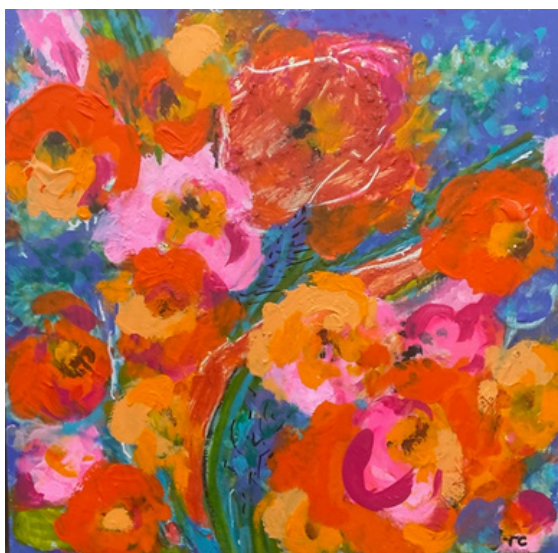

40 x 40 cm

oil on board, framed

\$1480

Melanie Vugich

A Leisurely Morning with You

40 x 40 cm

oil on board, framed

\$1480

Melissa Hartley
Carnival of Light

30 x 25 cm

oil on Italian Linen, framed

\$750

Melissa Hartley

Heavenly

30.5 x 25.4 cm

oil on cradled panel

\$1100

Rhonda Campbell,
BEHIND FRIDA'S WALL
Acrylic on Birch panel
33 x 33 cm, framed
\$550

Rhonda Campbell,
HOMAGE TO FRIDA
Acrylic on Birch panel
33 x 33 cm, framed
\$550

Rhonda Campbell,
MEXICAN FLOWER
MARKET
Acrylic on Birch panel
33 x 33 cm, framed
\$550