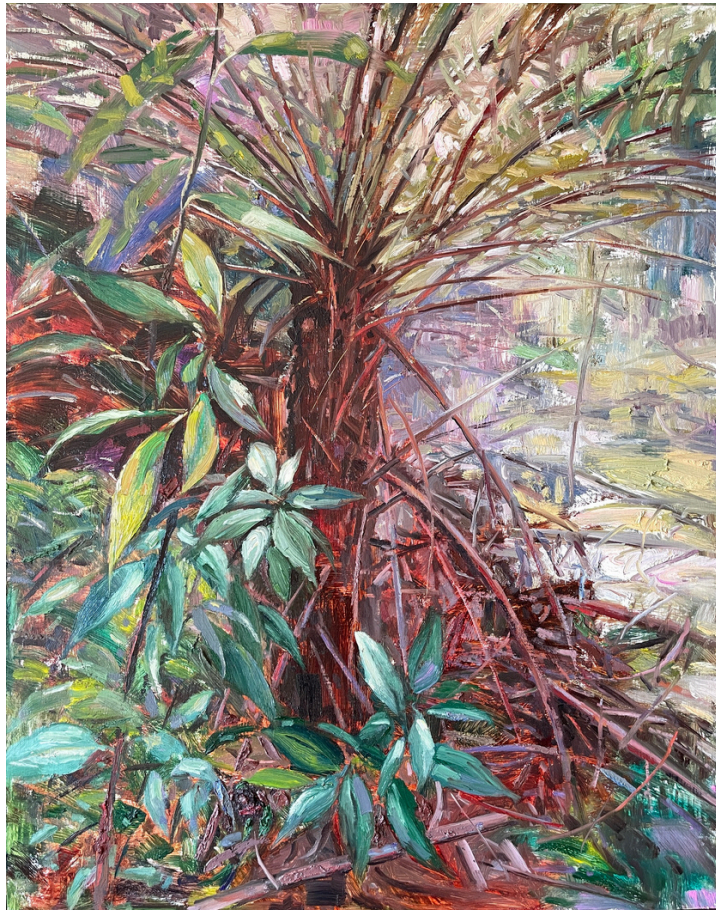

Seen Better Days

30 x 40 cm

oil on board, framed

\$900.

Scenic Walkway, Katoomba

30 x 45 cm

oil on board, framed

\$900

Rocks and Twigs, Katoomba

30 x 45 cm

oil on board, framed

\$900

From Barangaroo

30 x 45 cm

oil on board, framed

\$900

Sydney Waking
60 x 60 cm
oil on board, framed
\$1800

Happy
60 x 60 cm
oil on board, framed
\$1800

From Sirius Cove
60 x 60 cm
oil in board, framed
\$1800

As Nature Arranges

60 x 60 cm

oil on board, framed

\$1800

Enquiries to Robyn 0409661662

Crimson Shadows, Grose Valley

61 x 76 cm

oil on Gesso Board, framed

\$2000

Sounds of Cicadas
oil on canvas
101 x 76 cm, framed
\$3500

Enquiries to Robyn 0409661662

Forest Floor, Katoomba
oil on canvas
101 x 76 cm, framed
\$3500