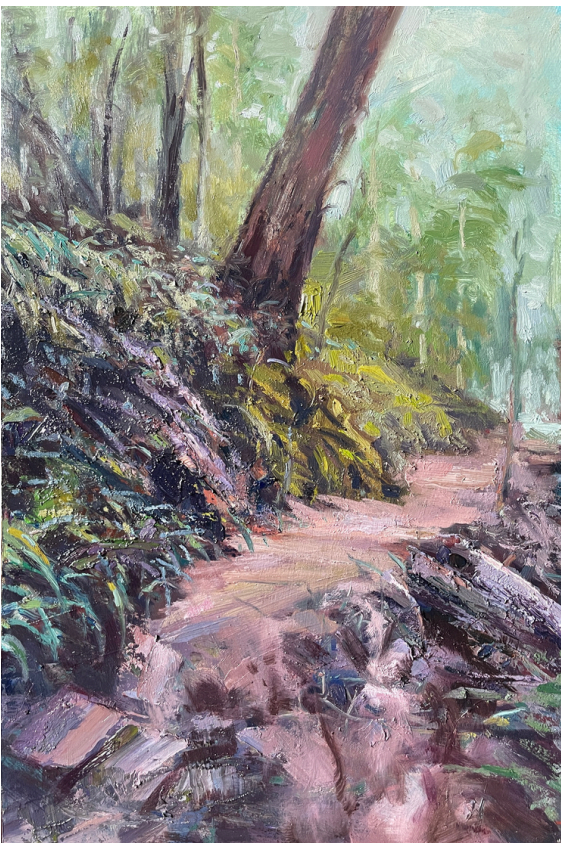

Queenscliff

30 x 30 cm

oil on board, framed

\$650.

Arriving Taronga Zoo
30 x 30 cm
oil on board, framed
\$650

Narrabeen
30 x 30 cm
oil on board, framed
\$650.

Kissing the Waves
30 x 30 cm
oil on board, framed
\$650

Seen Better Days

30 x 40 cm

oil on board, framed

\$900.

Scenic Walkway, Katoomba

30 x 45 cm

oil on board, framed

\$900