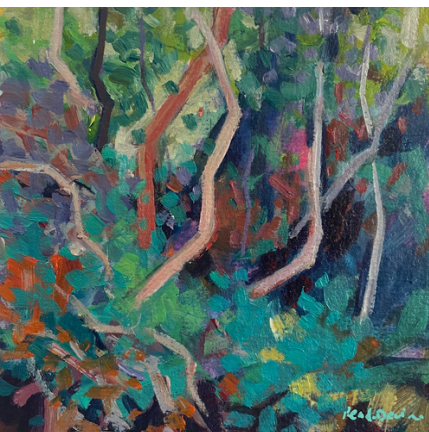

## THE SMALL PAINTINGS

The Bridge  
Acrylic on Paper  
10 x 10 cm,  
Framed 33 x 32 cm  
\$ 400

The Dragon  
Acrylic on Paper  
10 x 10 cm,  
Framed 33 x 32 cm  
\$ 400

The Tangle  
Acrylic on Paper  
10 x 10 cm,  
Framed 33 x 32 cm  
\$ 400

## THE MINIATURES

Forest Flit  
Watercolour on Board  
9 x 9 cm,  
Framed 26 x 25cm  
\$ 400

Morning, Enchanted  
Watercolour on Board  
9 x 9 cm,  
Framed 26 x 25cm  
\$ 400

Wonderland  
Watercolour on Board  
9 x 9 cm,  
Framed 26 x 25cm  
\$ 400