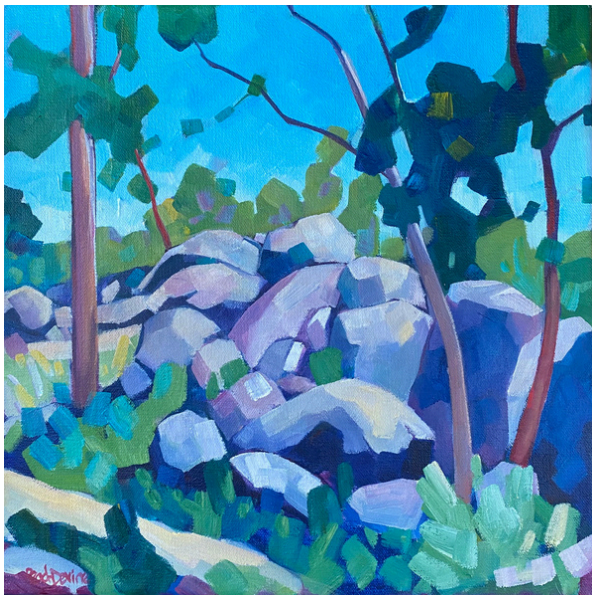

Unfettered  
Oils on Canvas  
65 x 65cm  
Framed  
\$1800

Cascade  
Acrylic on Canvas  
35 x 35 cm  
Framed  
\$ 600

Jumble  
Acrylic on Canvas  
35 x 35 cm  
Framed  
\$ 600

Secluded  
Acrylic on Aluminium  
35 x 35 cm  
Framed  
\$ 600