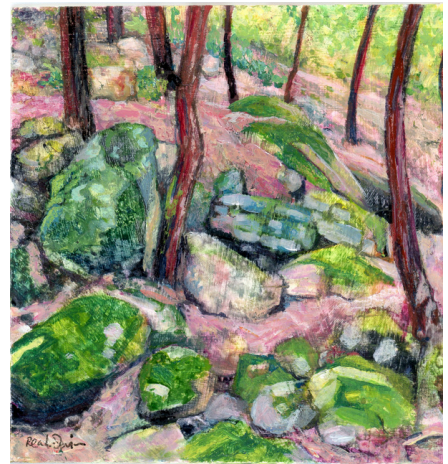

## THE MINIATURES

Forest Flit  
Watercolour on Board  
9 x 9 cm,  
Framed 26 x 25cm  
\$ 400

Morning, Enchanted  
Watercolour on Board  
9 x 9 cm,  
Framed 26 x 25cm  
\$ 400

Wonderland  
Watercolour on Board  
9 x 9 cm,  
Framed 26 x 25cm  
\$ 400