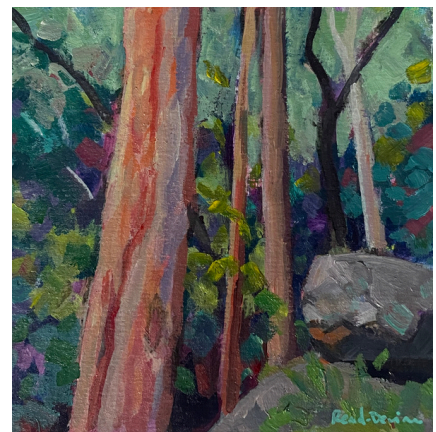

## THE SMALL PAINTINGS

The Bridge  
Acrylic on Paper  
10 x 10 cm,  
Framed 33 x 32 cm  
\$ 400

The Dragon  
Acrylic on Paper  
10 x 10 cm,  
Framed 33 x 32 cm  
\$ 400

The Tangle  
Acrylic on Paper  
10 x 10 cm,  
Framed 33 x 32 cm  
\$ 400

## THE MINIATURES

Forest Flit  
Watercolour on Board  
9 x 9 cm,  
Framed 26 x 25cm  
\$ 400

Morning, Enchanted  
Watercolour on Board  
9 x 9 cm,  
Framed 26 x 25cm  
\$ 400

Wonderland  
Watercolour on Board  
9 x 9 cm,  
Framed 26 x 25cm  
\$ 400