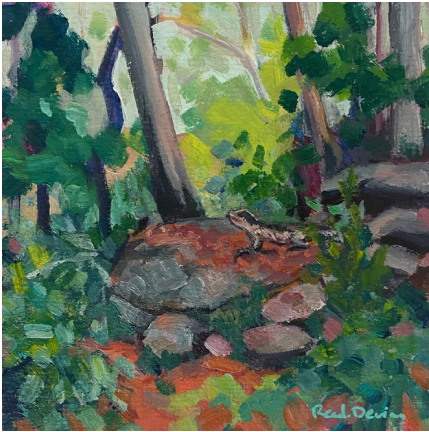

The Dragon
Acrylic on Paper
10 x 10 cm,
Framed 33 x 32 cm
$ 400