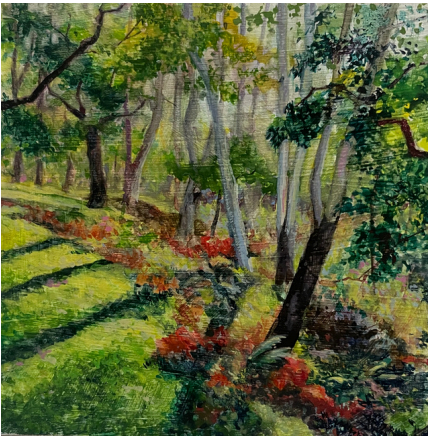

## THE SMALL PAINTINGS

The Bridge  
Acrylic on Paper  
10 x 10 cm,  
Framed 33 x 32 cm  
\$ 400

The Dragon  
Acrylic on Paper  
10 x 10 cm,  
Framed 33 x 32 cm  
\$ 400

The Tangle  
Acrylic on Paper  
10 x 10 cm,  
Framed 33 x 32 cm  
\$ 400

## THE MINIATURES

Forest Flit  
Watercolour on Board  
9 x 9 cm,  
Framed 26 x 25cm  
\$ 400

Morning, Enchanted  
Watercolour on Board  
9 x 9 cm,  
Framed 26 x 25cm  
\$ 400

Wonderland  
Watercolour on Board  
9 x 9 cm,  
Framed 26 x 25cm  
\$ 400