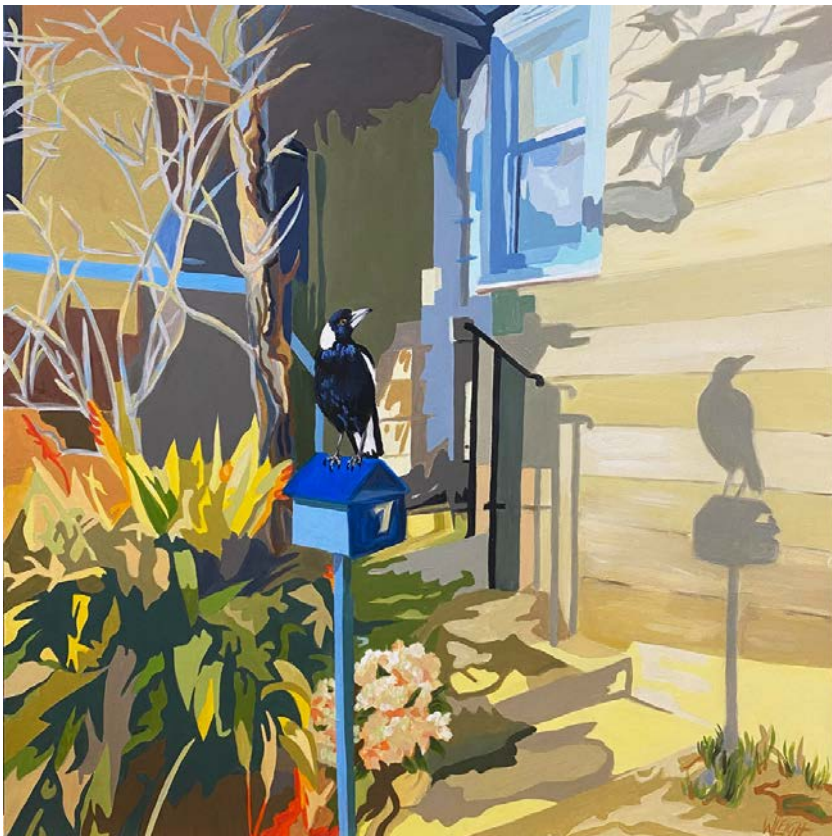

Shed Serenity

60 x 90 cm

gouache on board

Framed in Tas Oak

\$2150

Rustic Room

60 x 90 cm

gouache on board

Enquiries to Robyn 0409661662

Mags and the Yellow  
Vase

60 x 60 cm

gouache on board  
Framed in Tas Oak

\$1650

Velvet Chair

60 x 60 cm

gouache on board  
Framed in Tas Oak

\$1650

Abandoned House  
60 x 60 cm  
gouache on board  
Framed in Tas Oak  
\$1650

Autumn Welcome  
60 x 60 cm  
gouache on board  
Framed in Tas Oak  
\$1650

Wattle View  
60 x 60 cm  
gouache on board  
Framed in Tas Oak  
\$1650

Enquiries to Robyn 0409661662

Lorikeet Morning Greet  
60 x 60 cm  
gouache on board  
Framed in Tas Oak  
\$1650

Mags on Mirror Table  
60 x 60 cm  
gouache on board  
Framed in Tas Oak  
\$1650

**PURPLE NOON GALLERY**