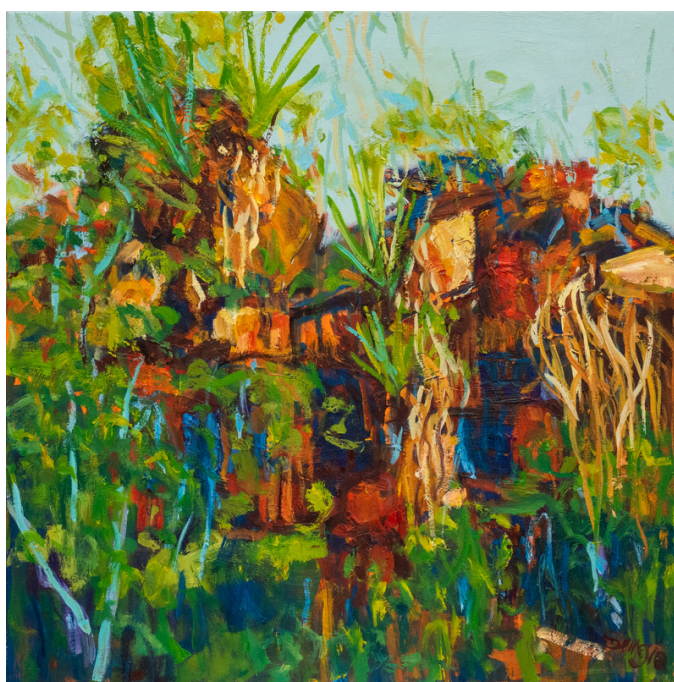

## GALVANS WATERFALL

oil on canvas, framed

122 x 92 cms

\$5,500

SUNSEEKERS - CABLE BEACH, BROOME

oil on canvas, framed

122 x 92 cm

\$5,500

Enquiries to Robyn 0409661662

BOAB TREE, KIMBERLEY  
oil on canvas, framed  
81 x 61 cm  
\$1,750

Enquiries to Robyn 0409661662

BOAB TREE  
oil on canvas, framed  
61 x 81 cm  
\$1,650

KIMBERLEY CAMELS oil  
on canvas, framed  
61 x 81 cm  
\$1,650

KIMBERLEY REFLECTION

oil on canvas, framed

61 x 81 cm

\$1,650

GALVAN'S GORGE I, KIMBERLEY

oil on canvas, framed

61 x 61 cm

\$1,350