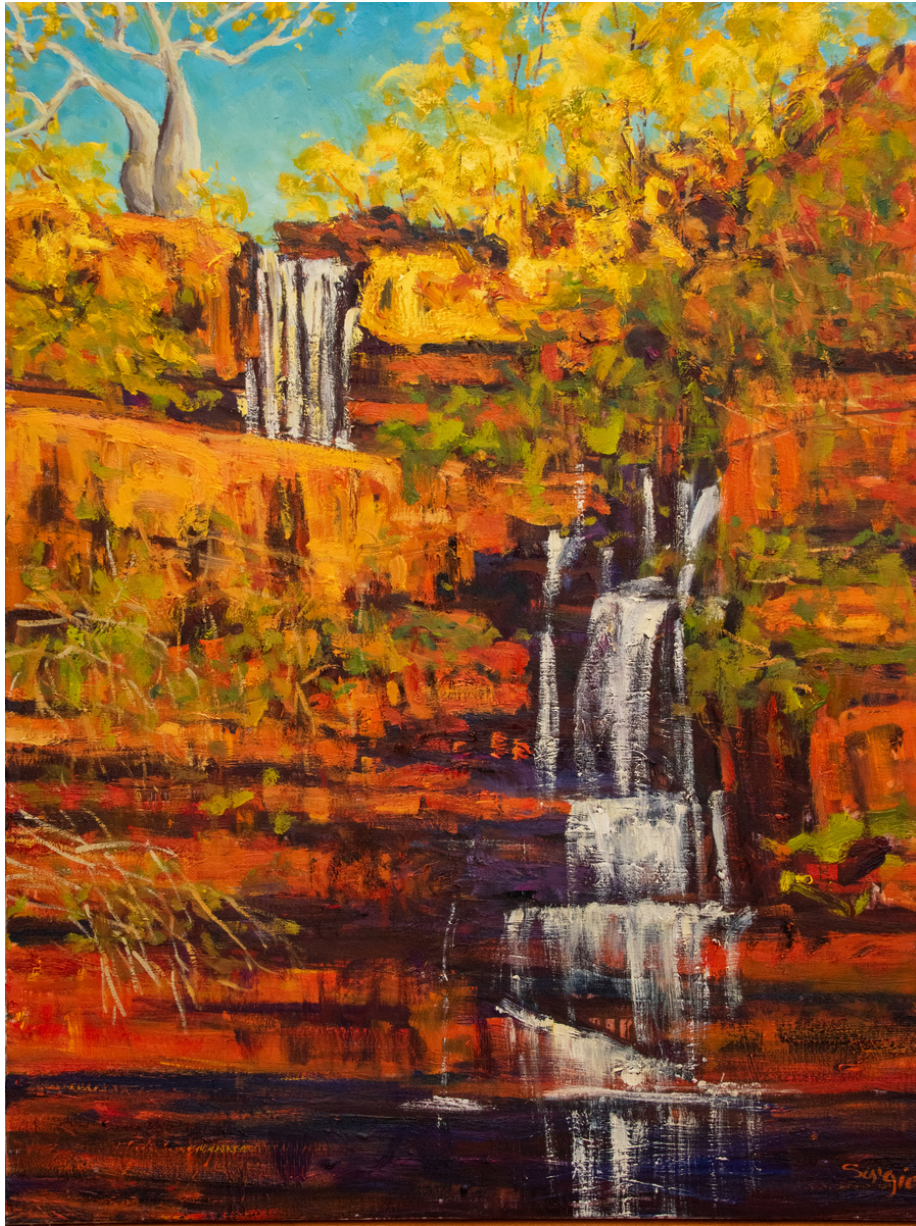

# VISITING

*Purple Noon Gallery*

## GALVANS WATERFALL

oil on canvas, framed

122 x 92 cms

\$5,500

SUNSEEKERS - CABLE BEACH, BROOME

oil on canvas, framed

122 x 92 cm

\$5,500