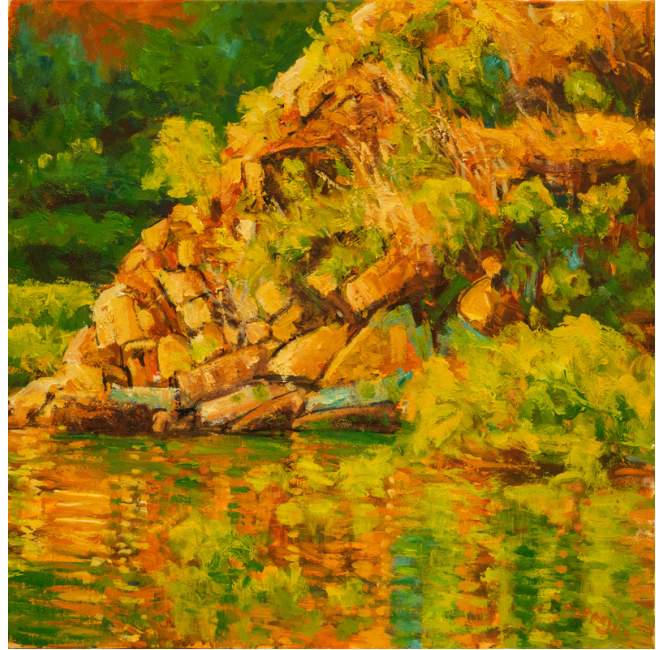

KIMBERLEY REFLECTION

oil on canvas, framed

61 x 81 cm

\$1,650

GALVAN'S GORGE I, KIMBERLEY

oil on canvas, framed

61 x 61 cm

\$1,350

SUNDAY ISLAND ARCHIPELAGO

oil on canvas, framed

61 x 61 cm

\$1,350

GALVAN'S GORGE II,  
KIMBERLEY

oil on canvas, framed

61 x 61 cm

\$1,350.