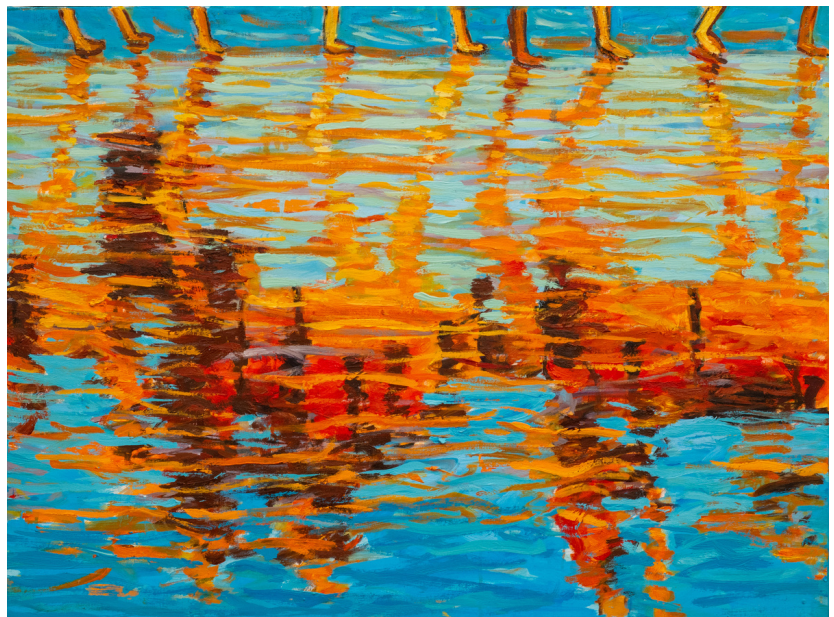

BOAB TREE
oil on canvas, framed
61 x 81 cm
$1,650