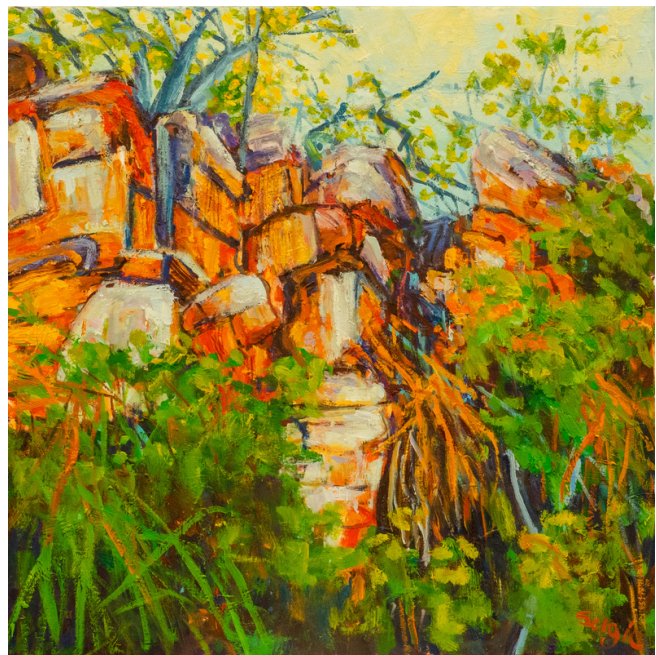

KIMBERLEY REFLECTION

oil on canvas, framed

61 x 81 cm

\$1,650

GALVAN'S GORGE I, KIMBERLEY

oil on canvas, framed

61 x 61 cm

\$1,350

SUNDAY ISLAND ARCHIPELAGO

oil on canvas, framed

61 x 61 cm

\$1,350

GALVAN'S GORGE II,  
KIMBERLEY

oil on canvas, framed

61 x 61 cm

\$1,350.