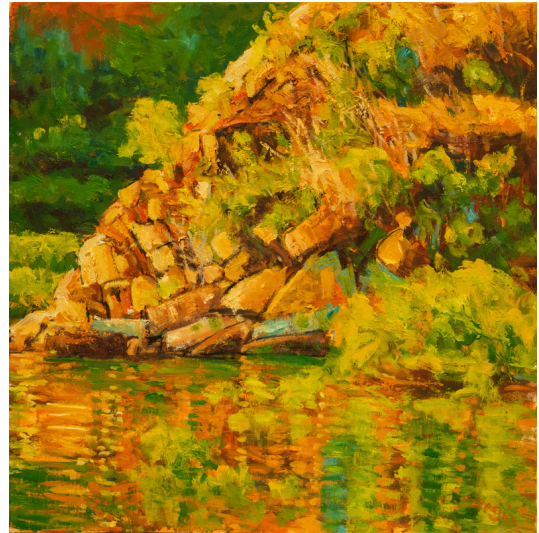

SERGIO SILL  
KIMBERLEY LANDSCAPES

catalogue

Purple Noon Gallery

December 02 - 23, 2023

# VISITING

*Purple Noon Gallery*