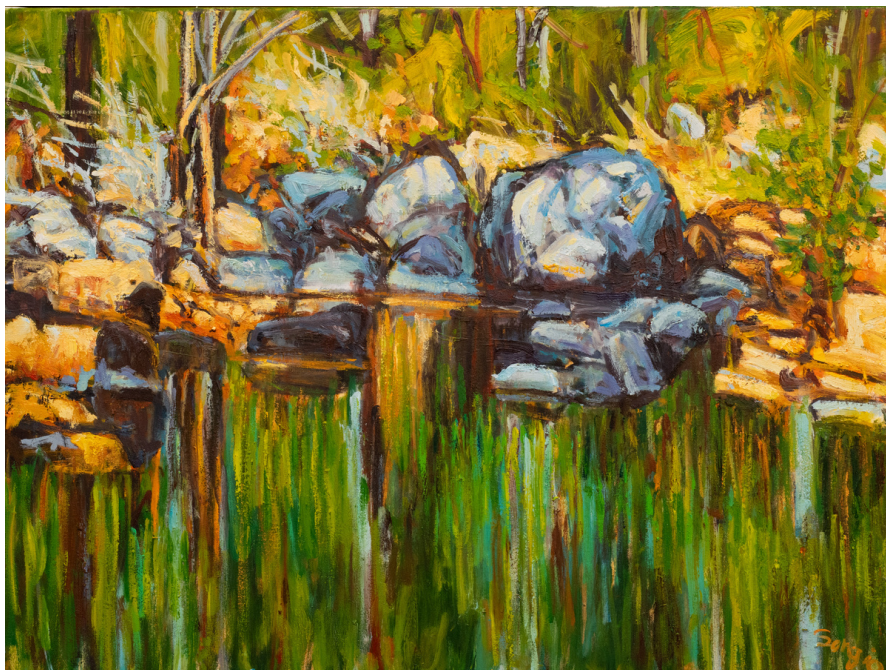

\$1,900

GALVAN'S GORGE WATERFALL  
oil on canvas, framed  
81 x 61 cm  
\$1,900

Enquiries to Robyn 0409661662

KIMBERLEY ROCKS  
oil on canvas, framed  
61 x 81 cm  
\$1,750.

CABLE BEACH, BROOME  
oil on canvas, framed  
61 x 87 cm  
\$1,750

Enquiries to Robyn 0409661662

BOAB TREE, KIMBERLEY  
oil on canvas, framed  
81 x 61 cm  
\$1,750

Enquiries to Robyn 0409661662

BOAB TREE  
oil on canvas, framed  
61 x 81 cm  
\$1,650

KIMBERLEY CAMELS oil  
on canvas, framed  
61 x 81 cm  
\$1,650

KIMBERLEY REFLECTION

oil on canvas, framed

61 x 81 cm

\$1,650

GALVAN'S GORGE I, KIMBERLEY

oil on canvas, framed

61 x 61 cm

\$1,350