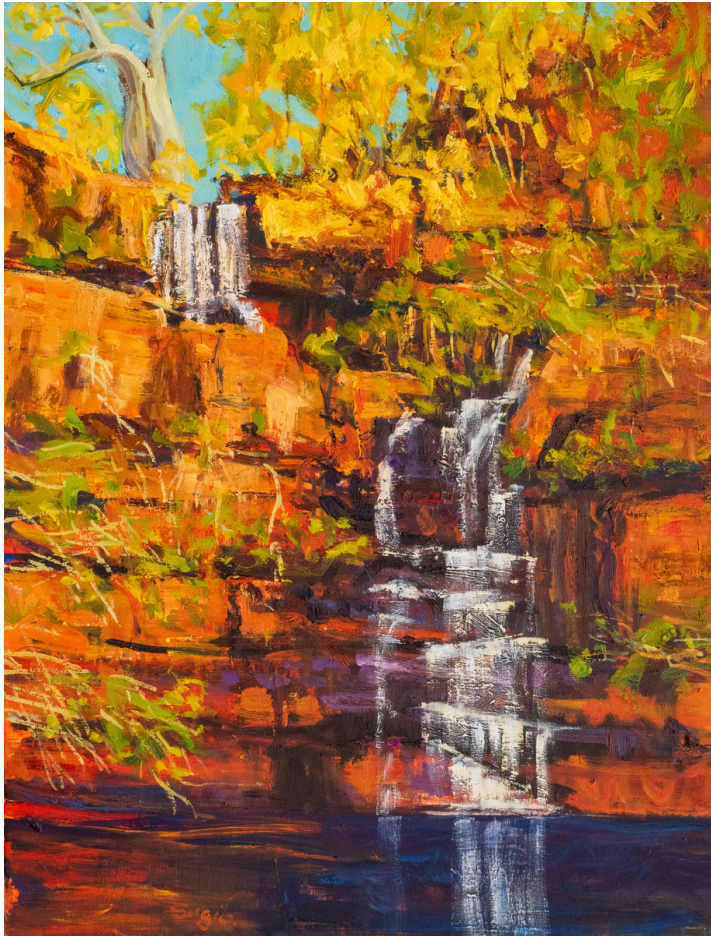

Enquiries to Robyn 0409661662