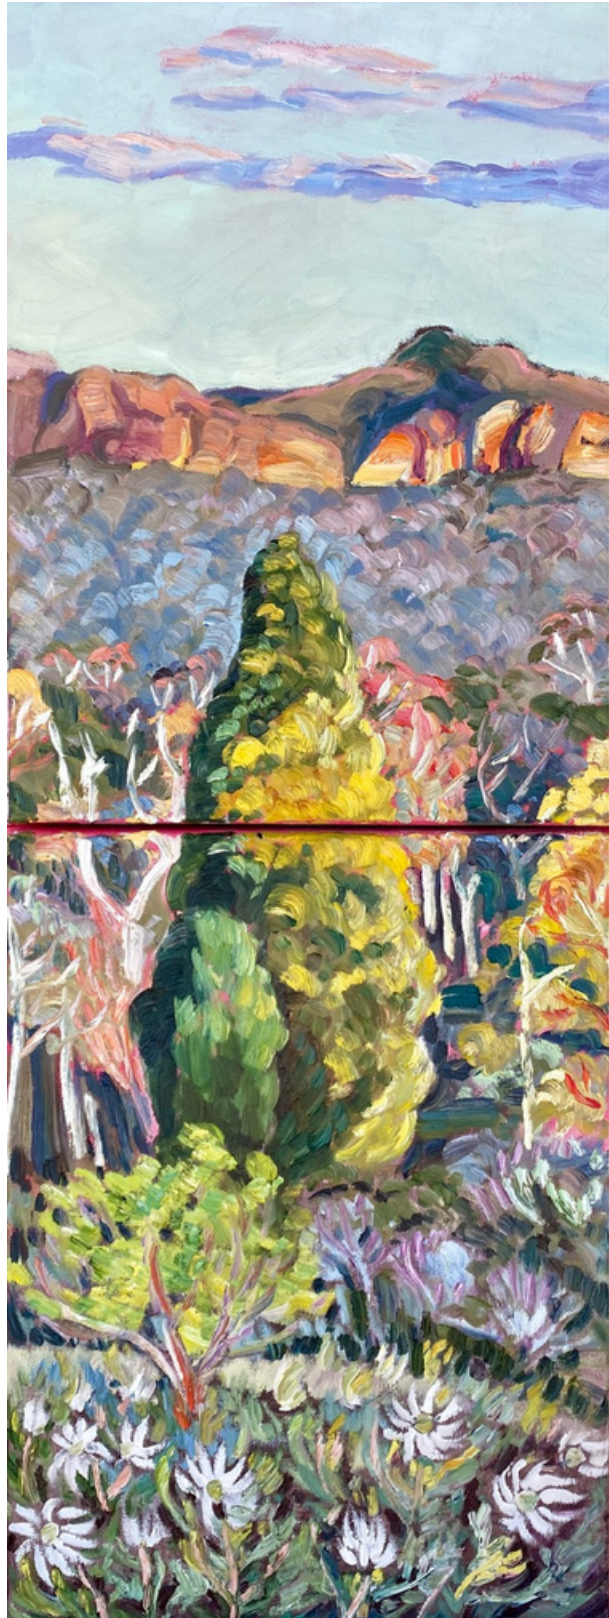

Eastern Cliffs
82 x 30 cm, diptych
oil on 2 x canvas
$1500

Enquiries to Robyn 0409661662