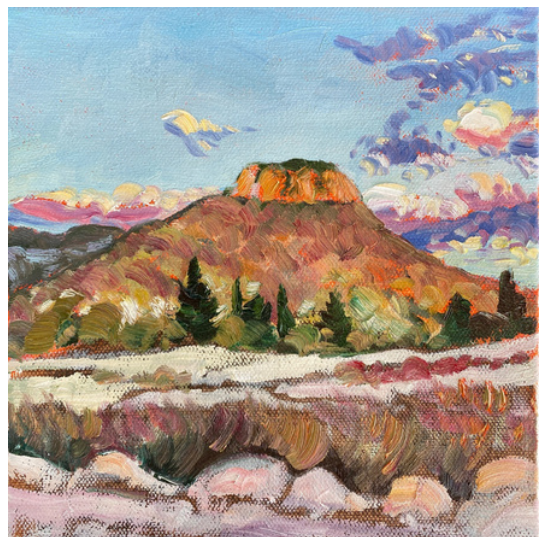

The challenges of off grid living, the need to paint with available light and a whole new change of priorities and focus forced a fresh perspective for these works. Having spent many years perched on the edges of cliff tops and painting what lay below, I now look upwards at the cliffs all around. It took some getting used to but I have absolutely fallen in love with our place and relish the changes each day.

Enquiries to Robyn 0409661662

Mountains in the Front Paddock

30 x 30 cm  
oil on canvas  
\$850

Twins and Mauve

20 x 20 cm  
oil on canvas  
\$450

Peeking Glow  
20 x 20 cm  
oil on canvas  
\$450

Dunville Loop Surprise  
20 x 20 cm  
oil on canvas  
\$450