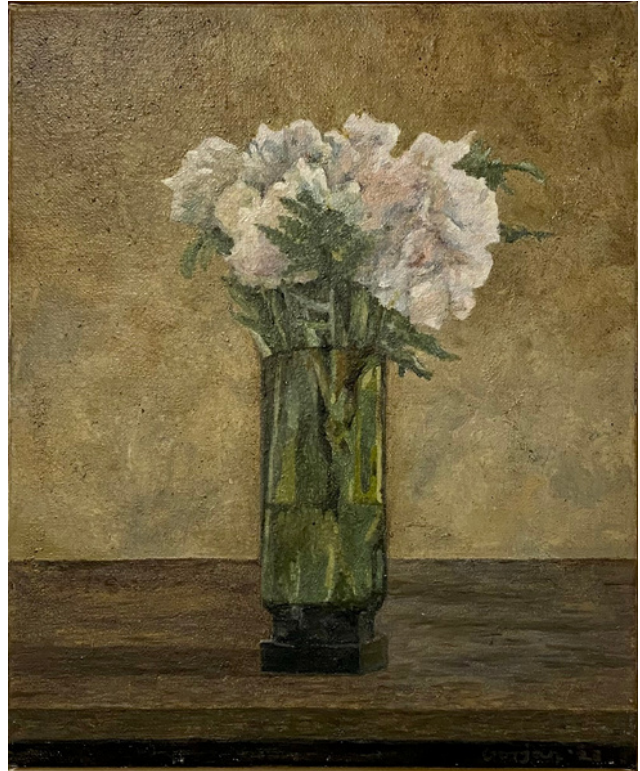

Paul Gorjan
Untitled
23 x 17 cm
oil on canvas, framed
$390

Paul Gorjan
Trees and Houses
13.5 x 18.5 cm
oil on canvas, framed
$300