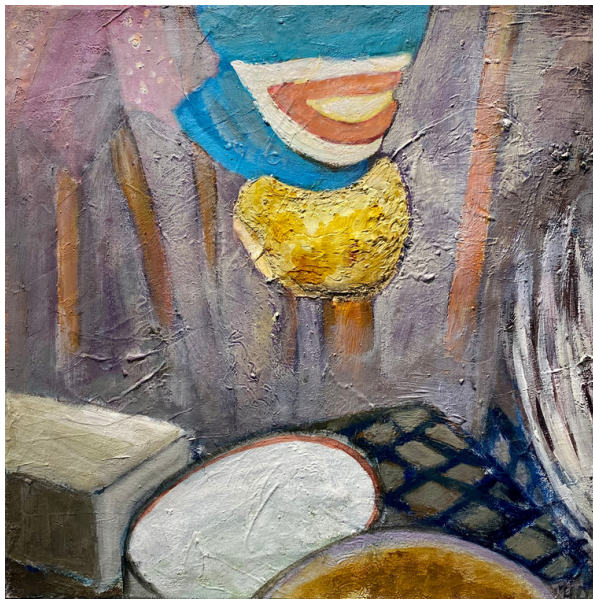

Helen Davies  
Untitled  
90 x 60 cm, framed  
mixed media on board  
\$1500

Enquiries to Robyn 0409661662

Helen Davies

Still Life 4

Still Life 2

Still Life 3

mixed media on canvas

40 x 40 cm

\$840 ea

Enquiries to Robyn 0409661662

Helen Davies  
Still Life 1  
Still Life 5  
mixed media on canvas  
40 x 40 cm  
\$840 ea

Helen Davies  
Garden Hose  
30 x 30 cm  
oil on canvas  
\$500

Helen Davies  
Still life with two  
feather fans  
30 x 30 cm  
oil on canvas  
\$500