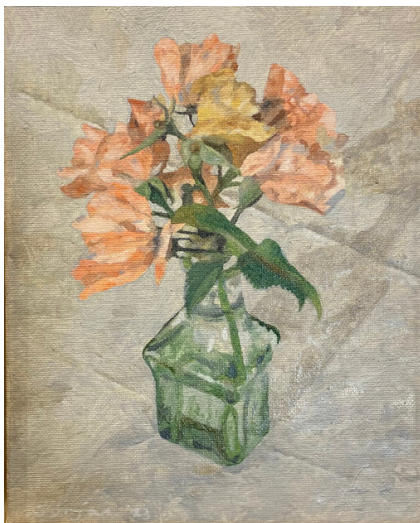

\$840 ea

Enquiries to Robyn 0409661662

Helen Davies  
Still Life 1  
Still Life 5  
mixed media on canvas  
40 x 40 cm  
\$840 ea

Helen Davies  
Garden Hose  
30 x 30 cm  
oil on canvas  
\$500

Helen Davies  
Still life with two  
feather fans  
30 x 30 cm  
oil on canvas  
\$500

Helen Davies  
Monaro View  
41 x 41 cm  
oil on canvas  
\$840

Helen Davies  
Monaro Garden  
34 x 58 cm  
oil on board  
\$600

Helen Davies  
Monaro Rock  
20 x 52 cm  
oil on wood paling  
\$500

Paul Gorjan  
Evans Lookout Road, Blackheath  
26 x 30 cm  
oil on canvas, framed  
\$500

Paul Gorjan  
A Street in Mt Victoria  
20 x 26 cm  
oil on canvas, framed  
\$450

Paul Gorjan  
Peonies  
31 x 26 cm  
oil on canvas, framed  
\$500.

Paul Gorjan  
Roses  
23 x 18 cm  
oil on canvas, framed  
\$390