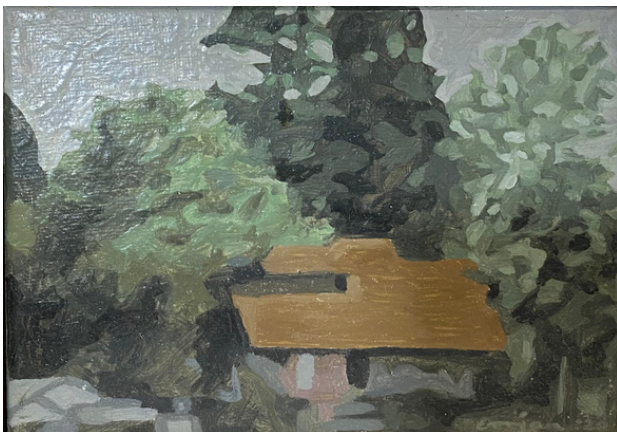

Paul Gorjan
Roses
23 x 18 cm
oil on canvas, framed
$390