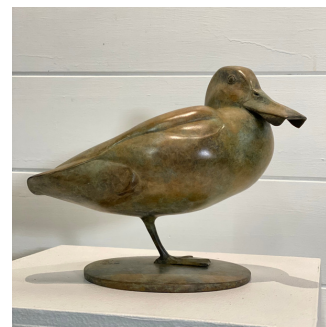

Enquiries to Robyn 0409661662

Lucy McEachern  
RufousLeggedOwl  
bronze

42x13x17cm

\$5,500

Lucy McEachern  
Pink Eared Duck  
bronze  
19x15.5x24cm  
\$5,000

Enquiries to Robyn 0409661662

Lucy McEachern  
Australian Magpie  
bronze  
38x24.5x10cm  
\$5,000