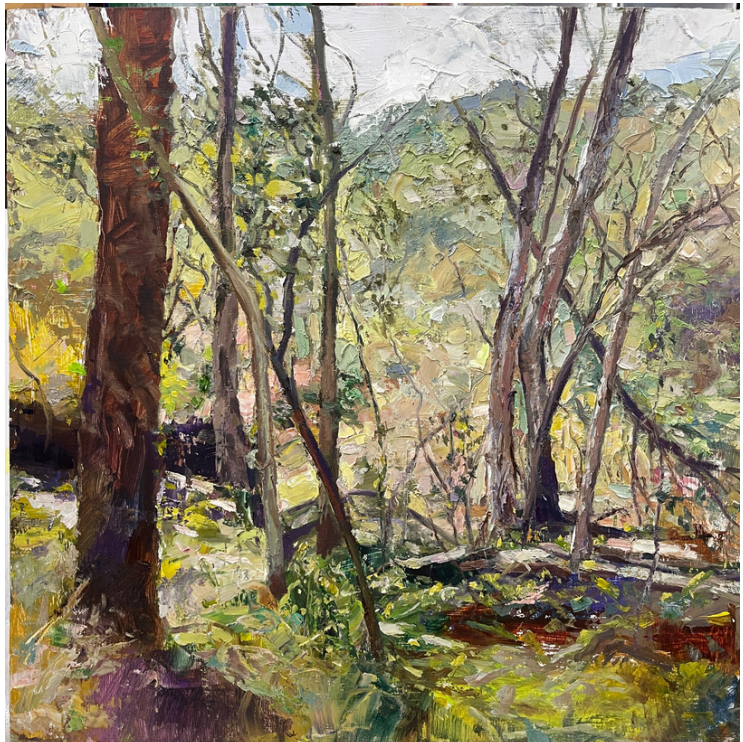

Enquiries to Robyn 0409661662