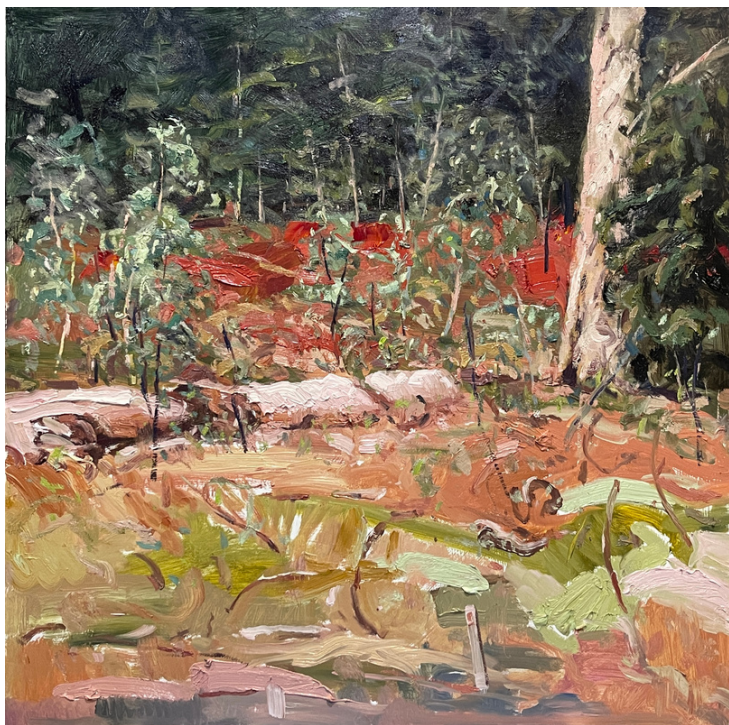

90 x 90 cm, framed

\$3600

Listening to the Forest
Oil on Gesso Primed Board
90 x 90 cm, framed
\$3600

Enquiries to Robyn 0409661662

Forest Floor, Katoomba
oil on canvas
101 x 76 cm, framed
\$3500

Enquiries to Robyn 0409661662

Textures of Kanimbla Valley
Oil on Canvas
101 x 76 cm, framed
\$3500

Enquiries to Robyn 0409661662

Last light surrounding Rouse Hill
Oil on Canvas
101 x76 cm, framed
\$3500

Enquiries to Robyn 0409661662

Morning stroll through Kangaroo Valley

Tranquillity Daintree
Oil on Gesso Primed Board
60 x60 cm
\$1800

Enquiries to Robyn 0409661662

Be still and know, Birds
Nest Fern
Oil on Primed Gesso
Board
60 x 60 cm
\$1800

Exposed red soil
Oil on Gesso Primed
Board
60 x60 cm
\$1800

Listen to the stories of
trees...
Oil on Gesso Primed
Board
60 x 60 cm, framed
\$1800

Show Me The Way
Oil on Gesso Primed
Board
60 x 60 cm, framed
\$1800

Upper Colo
Oil on Gesso Primed Board
60 x 60 cm, framed
\$1800