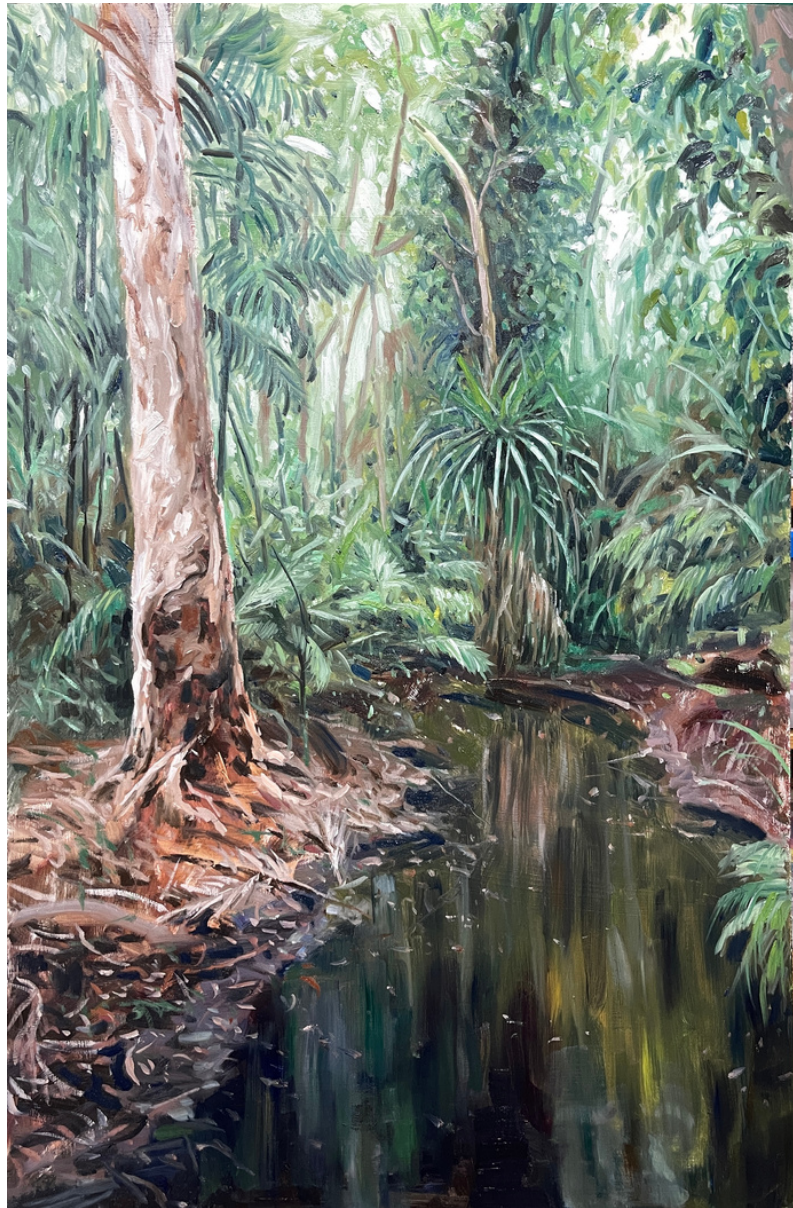

90 x 90 cm, framed

\$3600

Listening to the Forest
Oil on Gesso Primed Board
90 x 90 cm, framed
\$3600

Enquiries to Robyn 0409661662

Forest Floor, Katoomba
oil on canvas
101 x 76 cm, framed
\$3500

Enquiries to Robyn 0409661662

Textures of Kanimbla Valley
Oil on Canvas
101 x 76 cm, framed
\$3500

Enquiries to Robyn 0409661662

Last light surrounding Rouse Hill
Oil on Canvas
101 x76 cm, framed
\$3500

Enquiries to Robyn 0409661662

Morning stroll through Kangaroo Valley

Oil on Canvas

101 x 76 cm, framed

\$3500

Enquiries to Robyn 0409661662

Pothos and Palms, Daintree
Oil on Gesso Primed Board
90 x 60 cm
\$2400

At the Breakaway, Hawkesbury
Oil on Gesso Primed Board
61 x 76 cm
\$2000