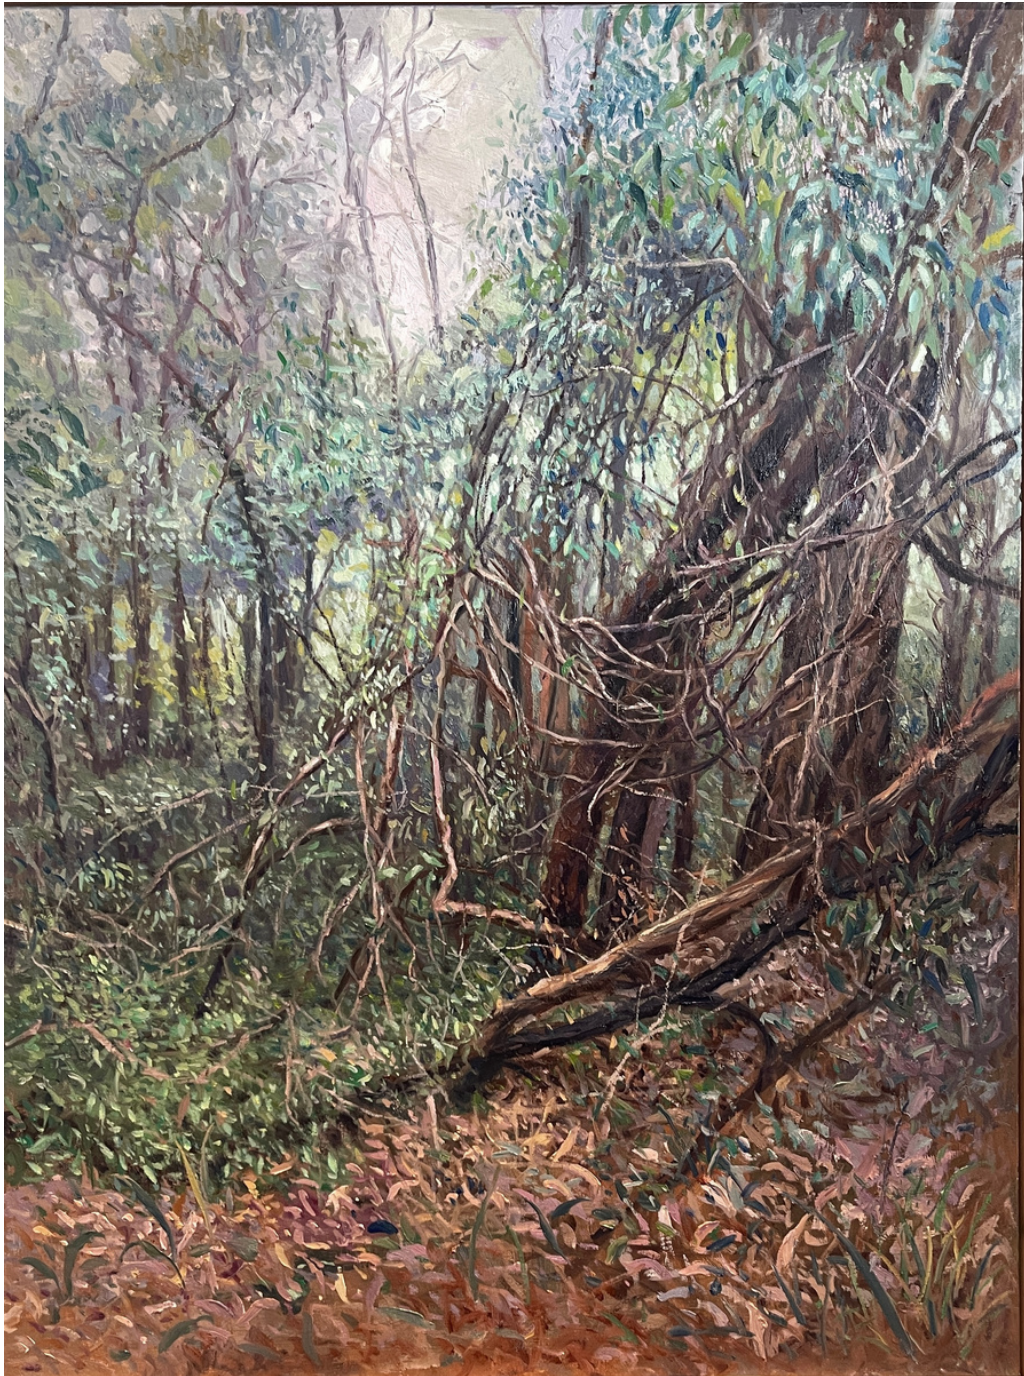

Twigs, Ferns and Shoots, Katoomba
Oil on Canvas
101 x 76 cm, framed
$3500