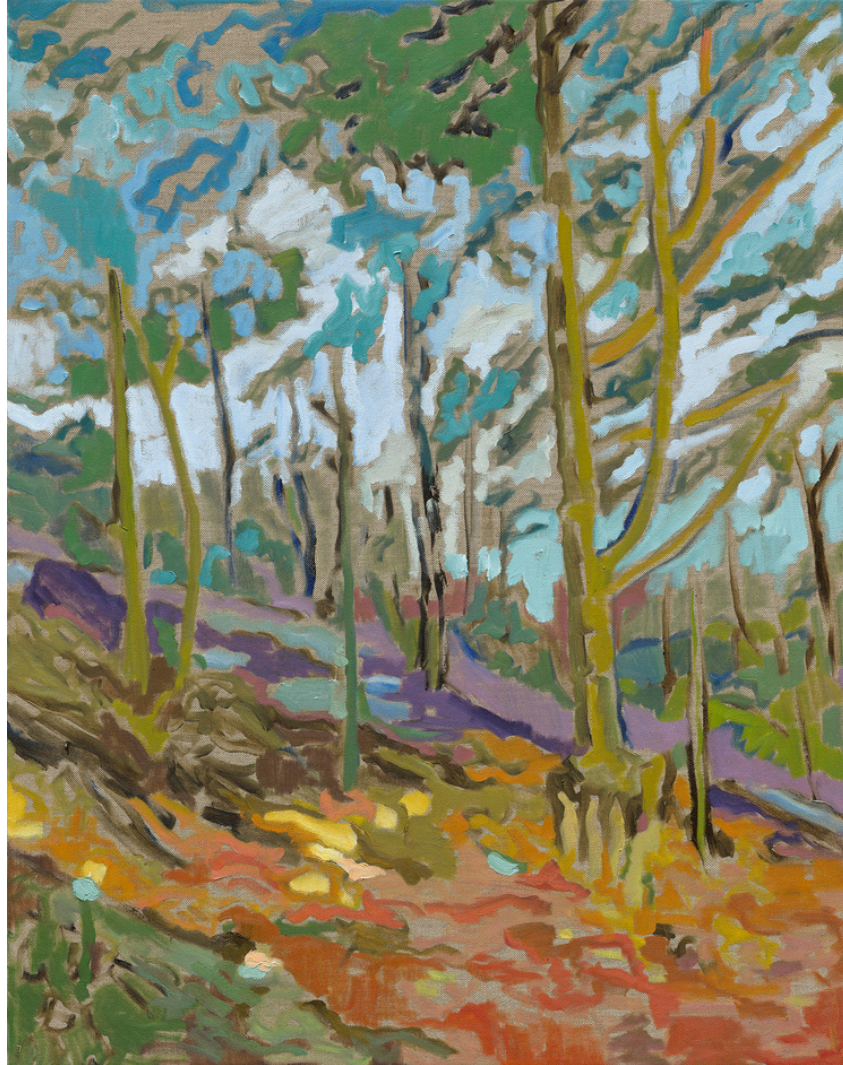

Botanical Gardens, Melbourne
83.5 x 66 cm
oil on linen, framed
$3100