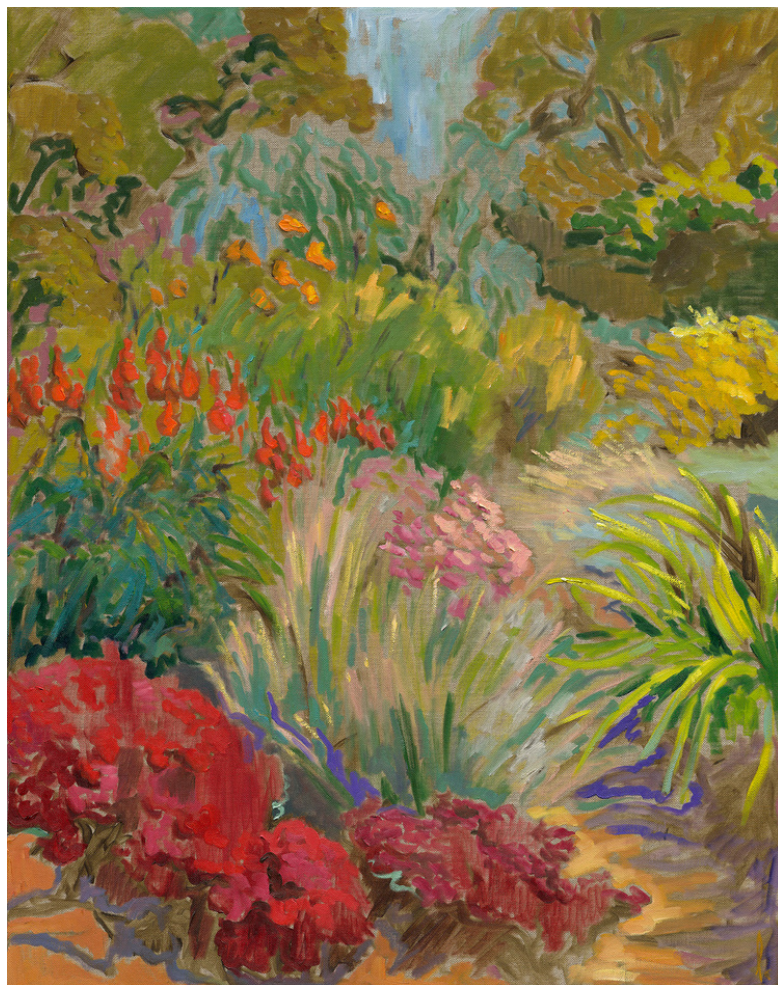

IMPRESSIONS: FLOWERS AND LANDSCAPES IN A MOMENT

catalogue

Lucila Zentner

Purple Noon Gallery

May 06 - 28, 2023

VISITING

Opening hours

Thursday-Friday
10am-5pm

120 x 90 cm

oil on canvas, framed

\$6900

Flowers in the Studio with Yellow Stool in the
Background

90 x 90 cm,
oil on canvas, framed

\$4500

Enquiries to Robyn 0409661662

Kate's View I Johanna Manor