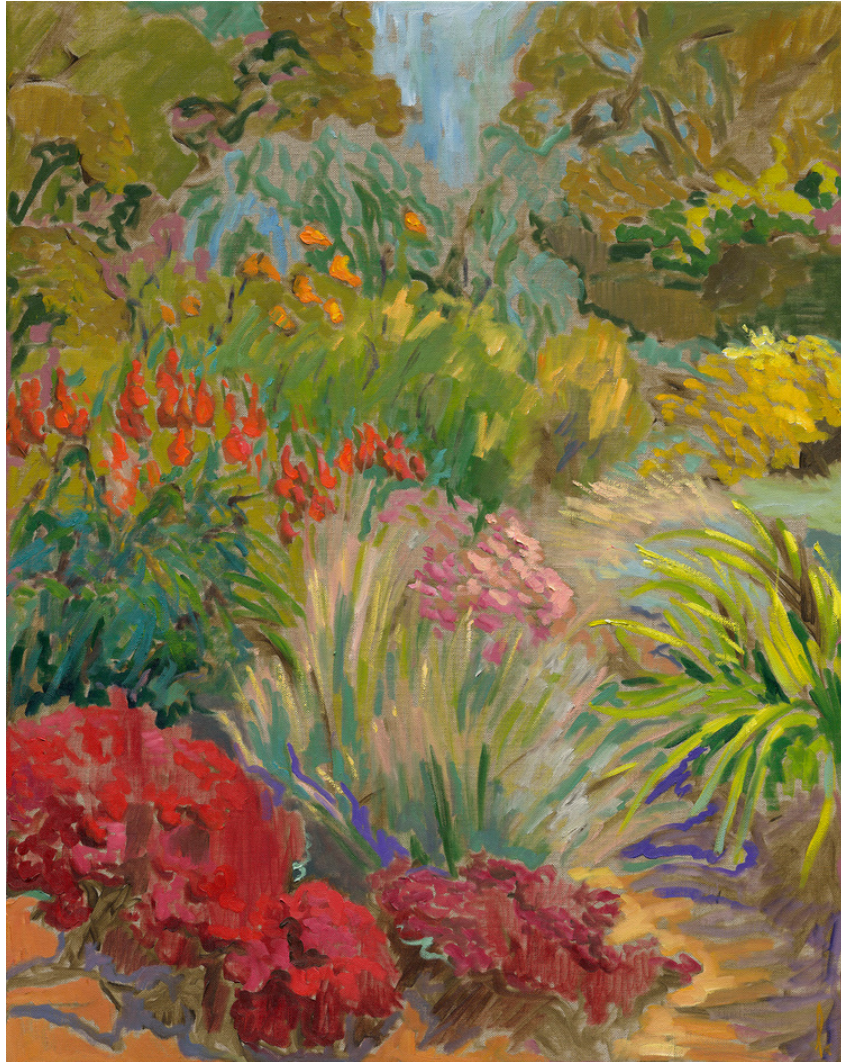

Roses in Purple Jug
83.5 x 66 cm
oil on linen, framed
$3100