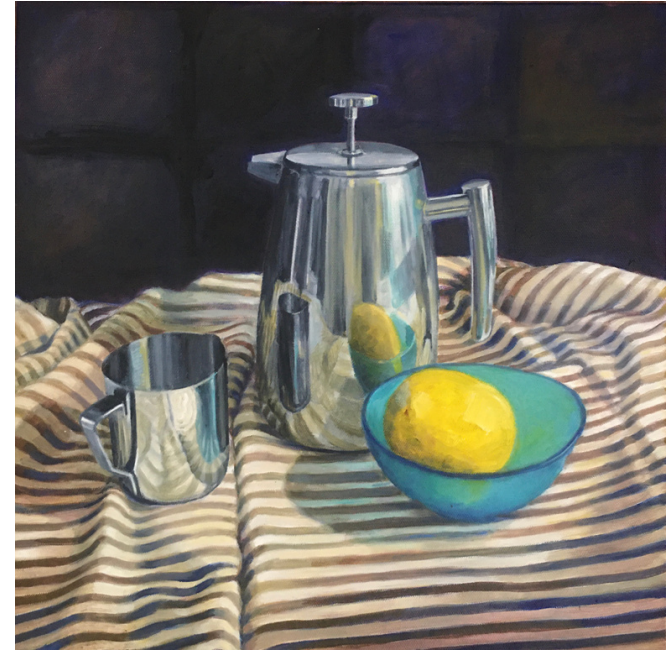

Kate Nielsen

Antoinette Tyndall

Kate Nielsen Antoinette Tyndall

**Quietude: Celebrating the Beauty of
Everyday Objects
and Inspiring Interiors**

Gallery Catalogue

Purple Noon Gallery | April 1st - 23rd

View from the Sunroom
Oil on Linen
120 cm x 100 cm,
framed in oak
\$6400

Enquiries to Robyn 0409661662

Old Grocer's Scales with Leeks.

46 x 46 cm

oil on canvas

\$720 unframed

\$870 framed

Still life with lemon

40 x 40 cm