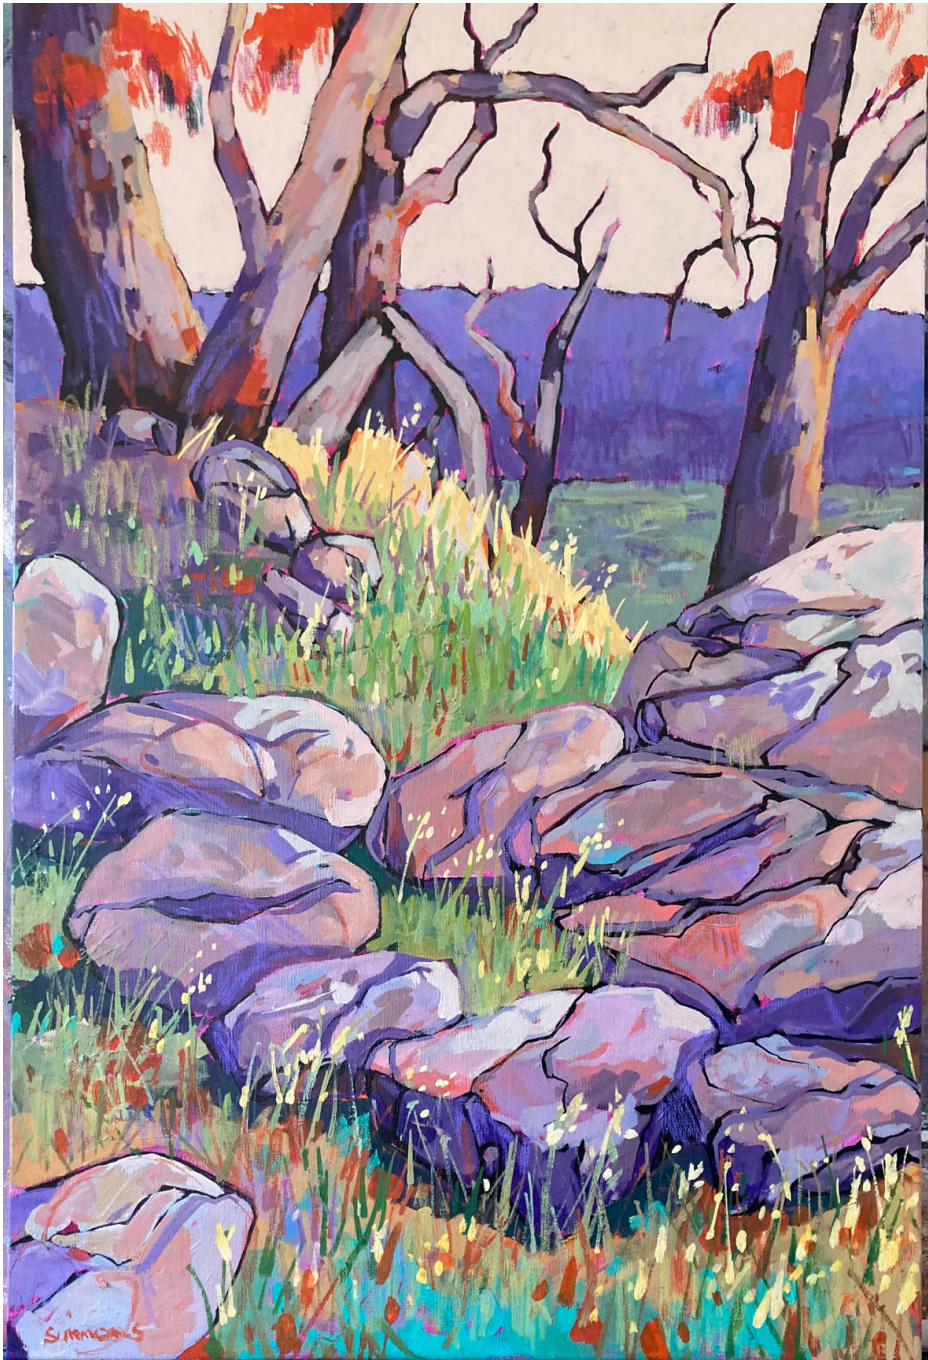

Messenger on Lookout  
ink and watercolour on  
Arches watercolour paper  
42 x 27 cm + frame  
\$690

# Julie Simmons

On the Barka  
76 x 50 cm  
acrylic on canvas  
\$1800

Enquiries to Robyn 0409661662

Southern Highlands

76 x 50 cm

acrylic on stretched canvas

\$1800

Twists and Turns