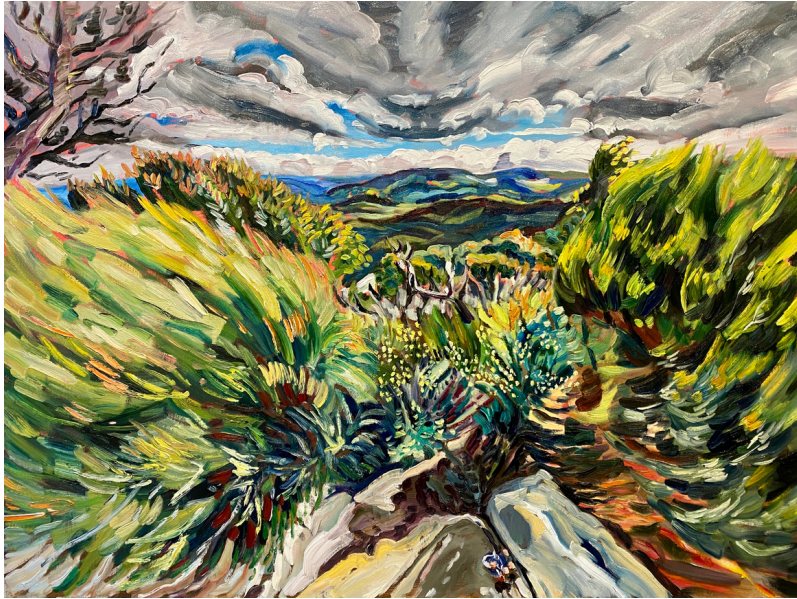

Tiny Beauties Clinging to the Edge, 122 x 91cm, oil on canvas, \$3200

Rachel Hannan

**Cliffs
and
Dancing Wildflowers**

Gallery Catalogue

Purple Noon Gallery | September 3rd -25th

Wildflowers and Mt Solitary, 122 x 153cm, oil on canvas, \$4400

Gnarly Gums and Boronias, 91 x122cm, oil on canvas, \$3200

Hanging Rock Heaven, 91 x 122cm, oil on canvas, \$3200

Grass Tree and pink Flannels at Sunset, 81 x 107cm, oil on canvas, \$2950

Windy Night, 107 x 81cm, oil on canvas, \$2950

Baby Flannels at Butterbox, 107 x 81cm, oil on canvas, \$2950

Trio at Hanging Rock, 76 x 102cm, oil on canvas, \$2800

Last Glimpse, 76 x 76cm, oil on canvas, \$2200

The Poetry of Wind, 76 x 102cm, oil on canvas, \$2800