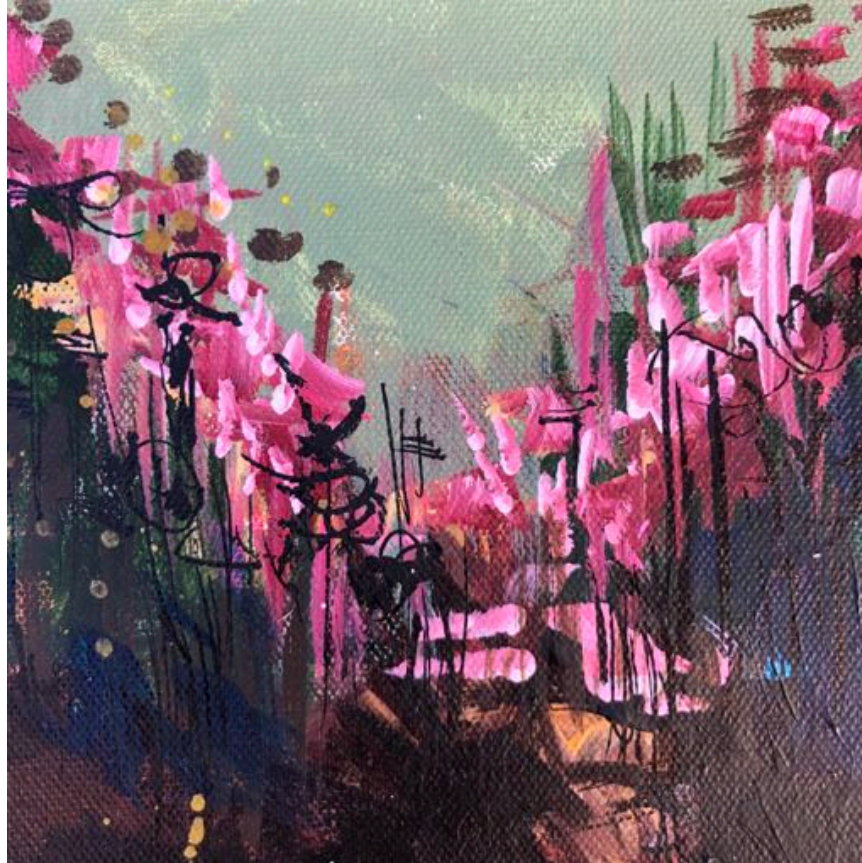

Deep in the Wingecaribee
Andrea Hamann

Acrylic on canvas framed
15 x 15 cms
$200