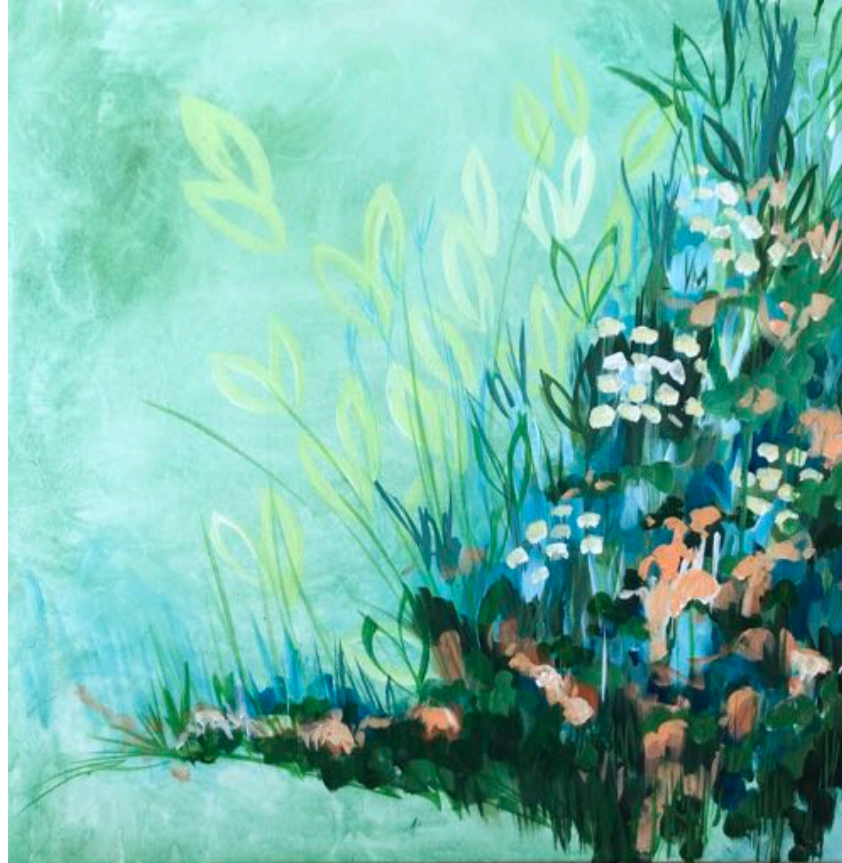

Dancing along the borders/The Big Red
Andrea Hamann

Acrylic on canvas
100 x 100 cms
\$1250

Pan's Thievery
Andrea Hamann

Acrylic on canvas
100 x 80 cms
\$1100

Out the back near Kylie's
Andrea Hamann

Acrylic on canvas, framed in Tasmanian oak
50 x 50 cms
\$700

Roadside Beauties

Andrea Hamann

Acrylic on canvas, framed in Tasmanian oak

50 x 50 cms

\$700

Meadows Edge
Andrea Hamann

Acrylic on canvas, framed in Tasmanian oak
50 x 50 cms
\$700

Limitless